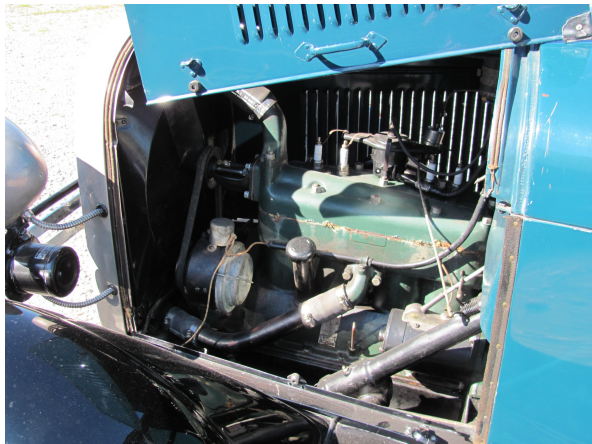

1928 Ford Model A 4-Door Phaeton

Very nice early car with all the right parts. This automobile is available for sale by owner.

For more information contact Bob Anzalone at 734-428-1808 or anzalone61@msn.com.