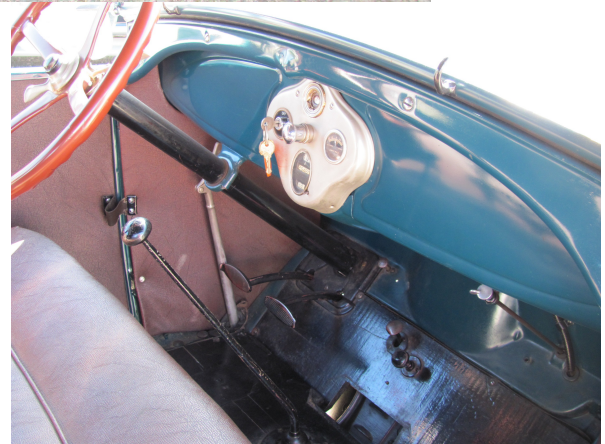

1928 Ford Model A 4-Door Phaeton

Very nice early car with all the right parts. This automobile is available for sale by owner.

For more information contact Bob Anzalone at 734-428-1808 or anzalone61@msn.com.