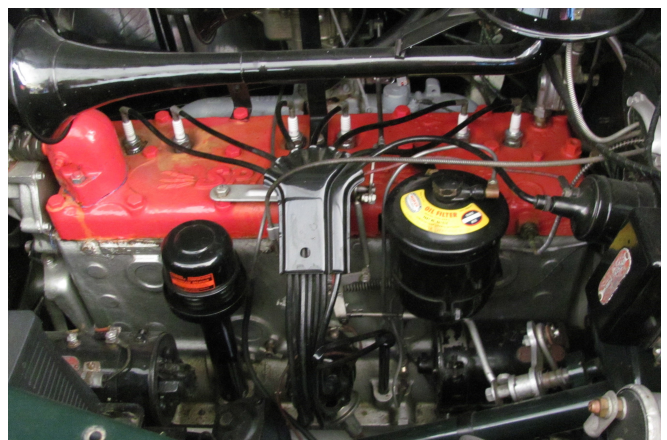

1941 Chrysler Windsor Convertible

The Windsor was the mid-level Chrysler from 1939-1950 and effectively the predecessor to the 300 series. This automobile is available for sale by owner.

For more information contact Bob Anzalone at 734-428-1808 or anzalone61@msn.com.